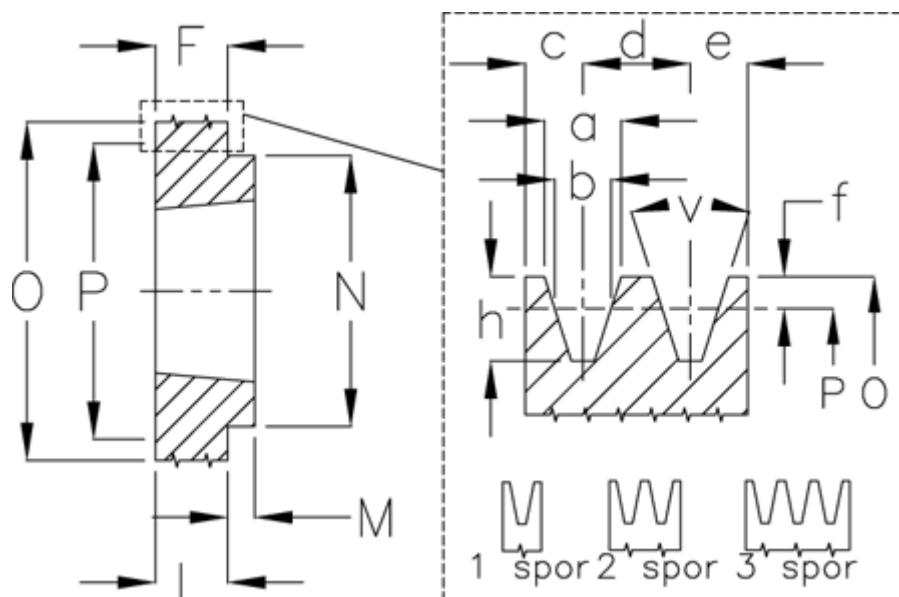

Article number: 604113010601

Description: V-belt pulley SPZ 106/1 TL1610

## Measures

a	= 9.7	For bush	= 1610	P	= 106
b	= 8.5	h	= 11.0	Type	= SPZ
Bush $\zeta$ max	= 42	J	= -	v	= 38 grader
c	= 8.0	L	= 25		
d	= 12.0	m	= 9		
e	= 8.0	N	= 92		
f	= 2.0	Number of ribs	= 1		
F	= 16	O	= 110.0		